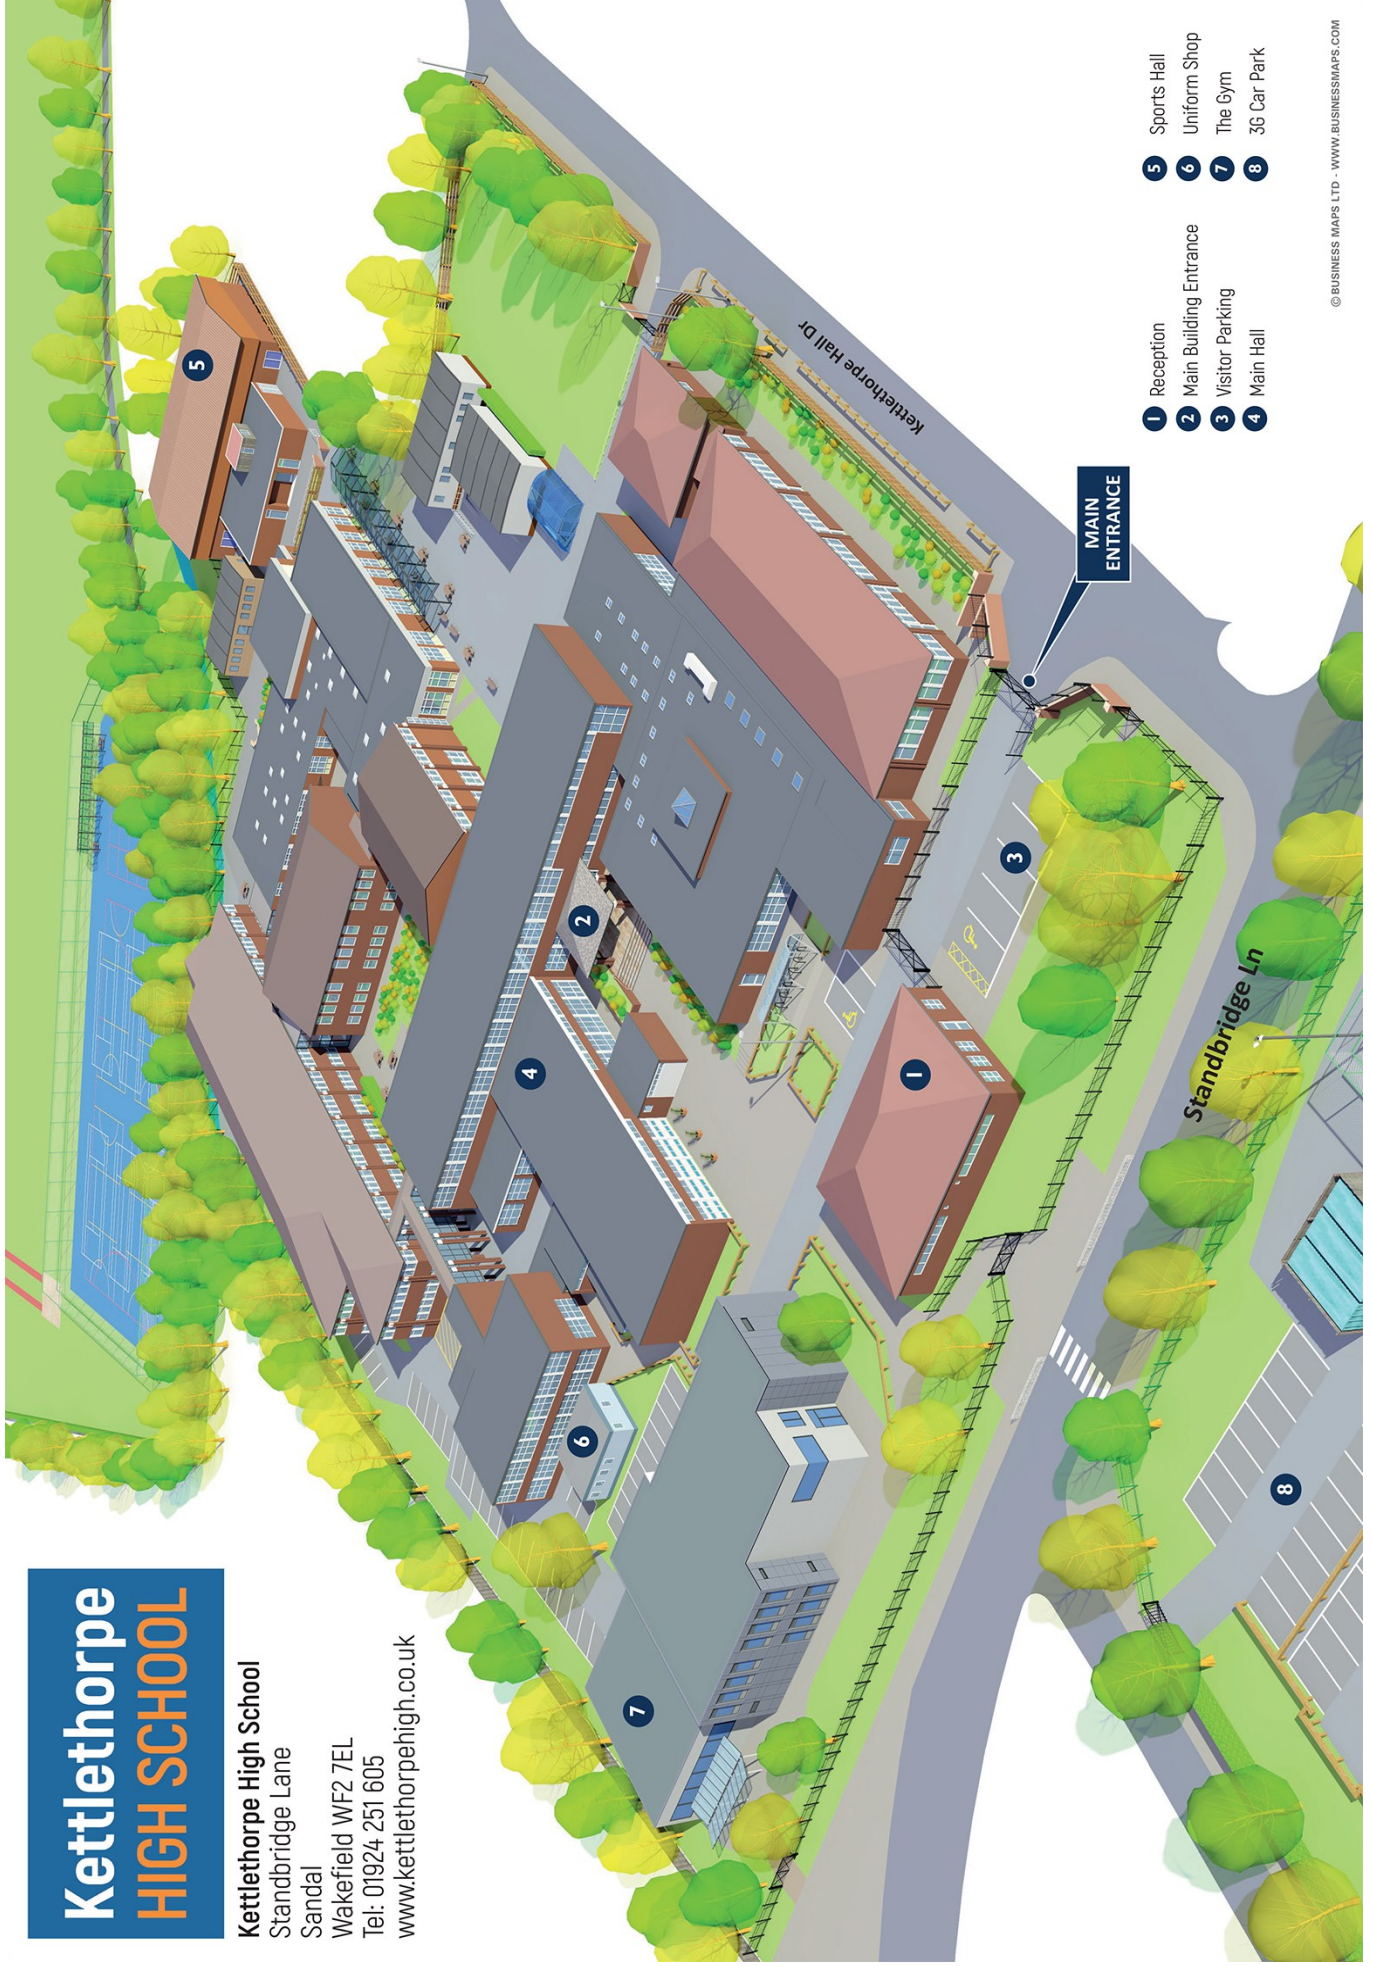

Kettlethorpe HIGH SCHOOL

Kettlethorpe High School
Standbridge Lane
Sandall
Wakefield WF2 7EL
Tel: 01924 251 605
www.kettlethorpehigh.co.uk

- 1 Reception
- 2 Main Building Entrance
- 3 Visitor Parking
- 4 Main Hall
- 5 Sports Hall
- 6 Uniform Shop
- 7 The Gym
- 8 3G Car Park