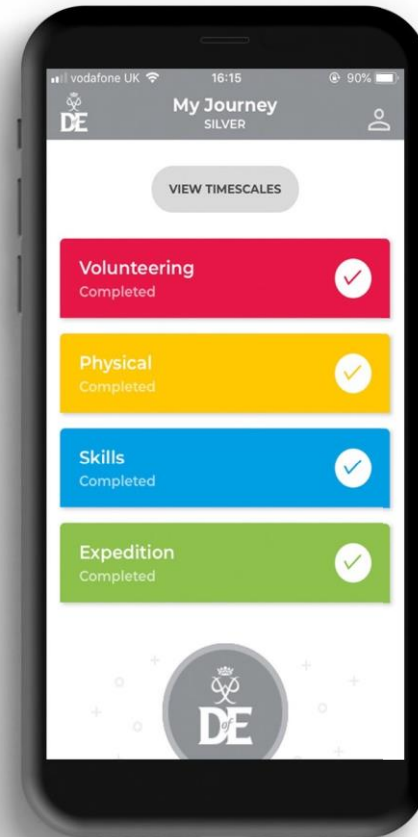

**YOUTH
WITHOUT
LIMITS**

Physical section

Take part in whatever
dance, sport or fitness
activity you would like

Get fitter and have fun
along the way!

**YOUTH
WITHOUT
LIMITS**

Skills section

Devote yourself to improving your skills in the things you love to do

Discover new passions and develop talents you didn't know you had

**YOUTH
WITHOUT
LIMITS**

Expedition

Explore the great outdoors
and spend a night away
from home

Create memories that
will last a lifetime

**YOUTH
WITHOUT
LIMITS**

Your Welcome Pack and eDofE

Getting started

Are you ready to start an adventure you'll never forget?

To get started with your DofE, speak to <Insert Name>.

<INSERT NAME>

<Job title>

In this bit goes some words you've written about yourself. Be positive and tell us who you are? What you've done... though don't tell us your A Level results, there's plenty of other forms for that. And what excites you about the DofE. You can go on for quite a bit... well, as long as it fills this box and then suddenly your words will get cut off, even if you're in the middle of