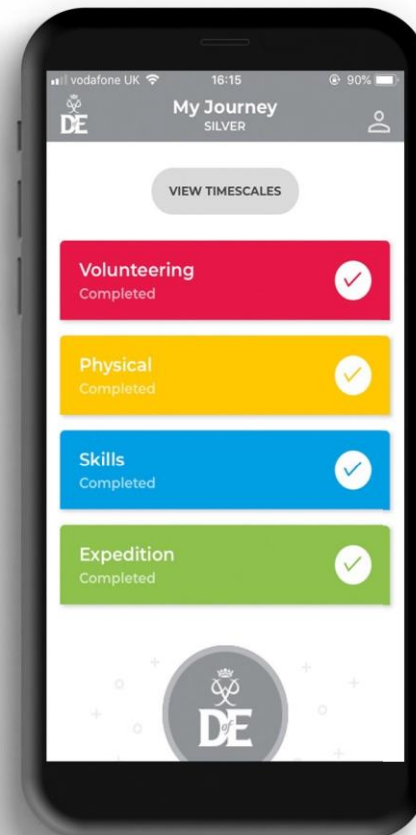

PHYSICAL

6 OR **3**
months

SKILLS

6 OR **3**
months

EXPEDITION

3 days
2 nights

Physical and Skills sections: one section for 6 months and the other section for 3 months

If you didn't do BRONZE, you must do a further 6 months in either the Volunteering or the longer of the Physical or Skills sections.

Get fitter and have fun
along the way!

**YOUTH
WITHOUT
LIMITS**

Skills section

Devote yourself to improving your skills in the things you love to do

Discover new passions and develop talents you didn't know you had

**YOUTH
WITHOUT
LIMITS**

Expedition

Explore the great outdoors
and spend two nights
away from home

Create memories that
will last a lifetime

**YOUTH
WITHOUT
LIMITS**

Your Welcome Pack and eDofE

Getting started